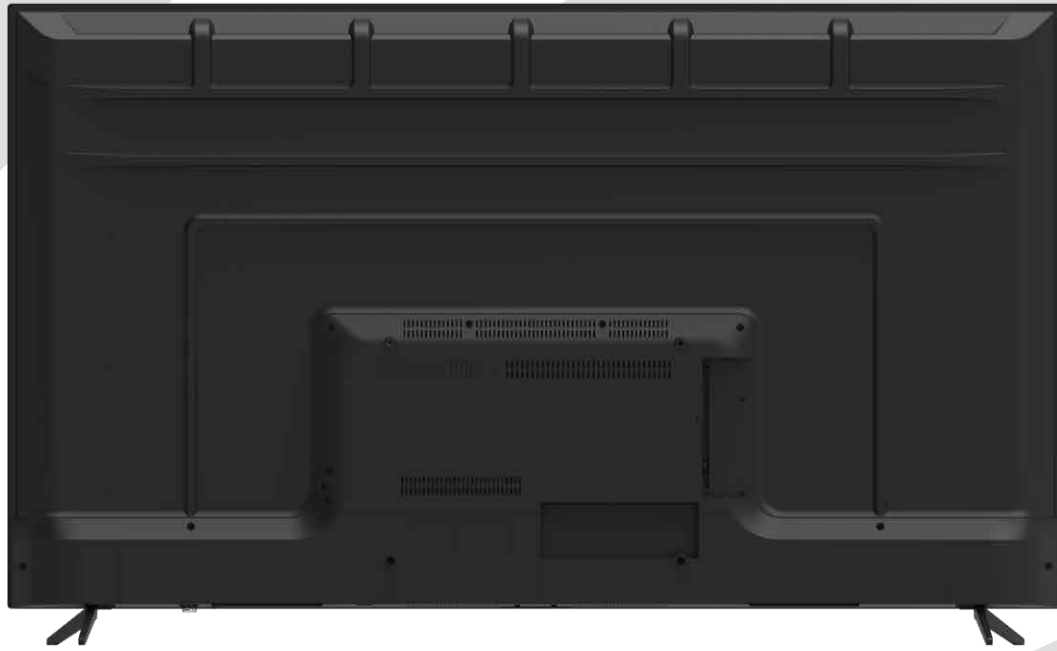

65"

65ST2103

androidtv

- •A Class 16:9 D-LED Screen
- •Android Operating System
- •WIFI, Bluetooth
- •1x RJ45 Ethernet Input
- •2x 8W Audio Output Power
- •1x Headphone Output
- •1x CI Module Input

- •3840x 2160 Resolution
- •Built-in Satellite Receiver (DVB-S/S2)
- •Movie, Music and Picture Playback via USB
- •1x Antenna Input
- •3x HDMI, 1x LNB

- •8 GB Internal Memory, 1,5 GB RAM
- •Suitable for Cable and Terrestrial Analog and Digital Broadcasting (DVB-T/T2 / DVB-C)
- •Multi Language Menu Support
- •1x Digital Audio Output
- •1x AV Input, 2x USB Input