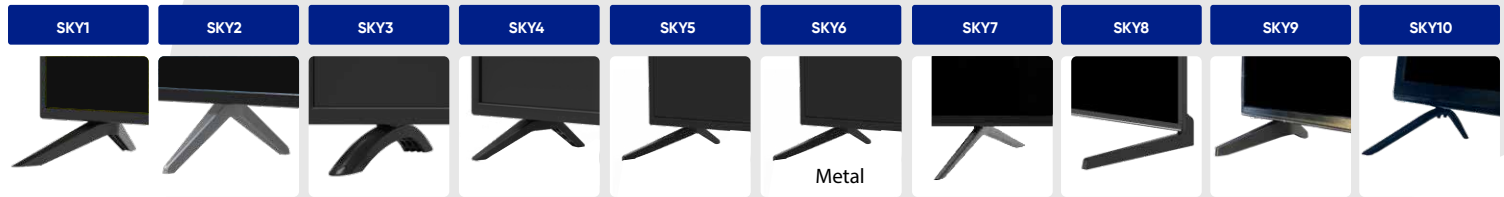

With its 50.000 m2 modern production facility established in Istanbul Başakşehir in 2021, it has increased the production capacity of the products produced under the Skytech-Weston brands in the TV product group and the Homstar brand in the Small Household Appliances and White Goods product group. It has aimed to contribute to the country's economy in foreign markets by improving its position in the sector and in Turkey, and has managed to become one of the largest electronic companies in Turkey with the importance it attaches to production and employment.

Skytech

	SKY1	SKY2	SKY3	SKY4	SKY5	SKY6	SKY7	SKY8	SKY9	SKY10
HD24	DJ3 T2/C/S2	DJ3 T2/C/S2								
HD32	DJ3 T2/C/S2	DJ3 T2/C/S2								
FHD40										
FHD42										
FHD43										
UHD50										
UHD55										
UHD65										
UHD75										
UHD85										
UHD98										