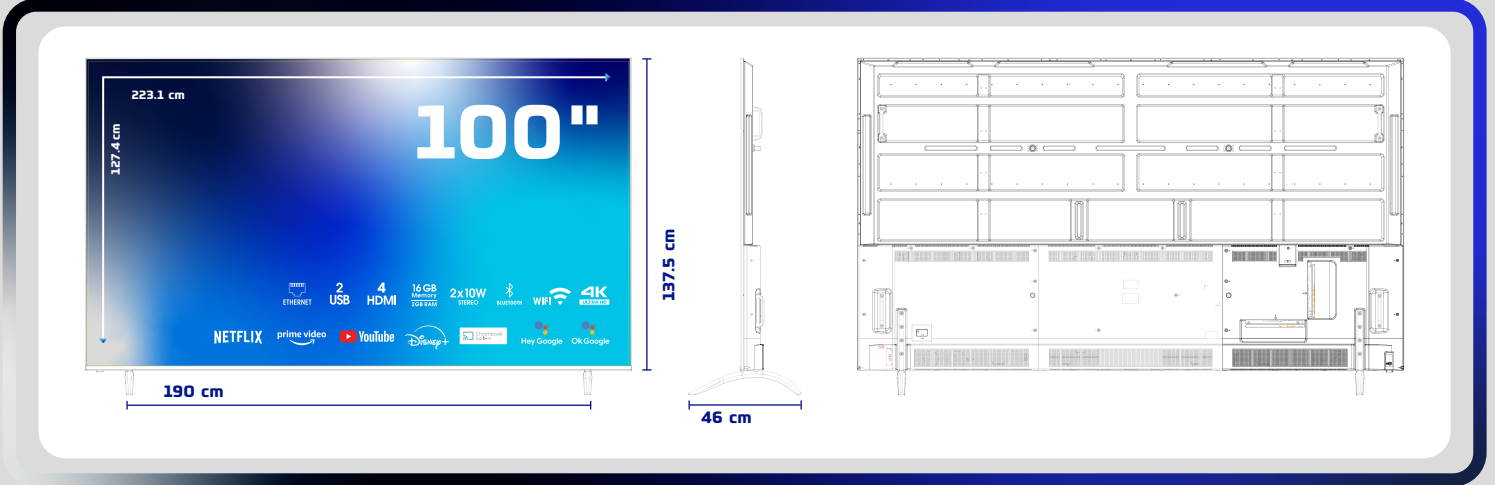

Skytech

PRODUCT INTRODUCTION FORM

Q100ST3305 4K QLED GOOGLE TV

PRODUCT IMAGES

PRODUCT TECHNICAL SPECIFICATIONS

Screen

100" 4K QLED GOOGLE TV

3840x2160 Resolution

Frameless Screen

A Class 16:9 QLED Screen

Smart TV and System Features

GOOGLE TV Operation System

2 GB RAM

16 GB Internal Memory

Multi-Language Supported OSD

Sound

Video

Display Modes (Vivid, Normal, Sports, etc.)

4K

Accessories

Smart Remote Control - Quick Start Guide

PRODUCT AND PACKAGING DIMENSIONS INFORMATION

Packaging Size : 2380mm x 205mm x 1465mm

Product Gross Weight : 75 kg

Product Net Weight : 53.5 kg

WESA Compliance : 200mm x 200mm

EAN Code : 8684483721373

Origin : Türkiye

PRODUCT PACKAGING WORK

REMOTE CONTROL