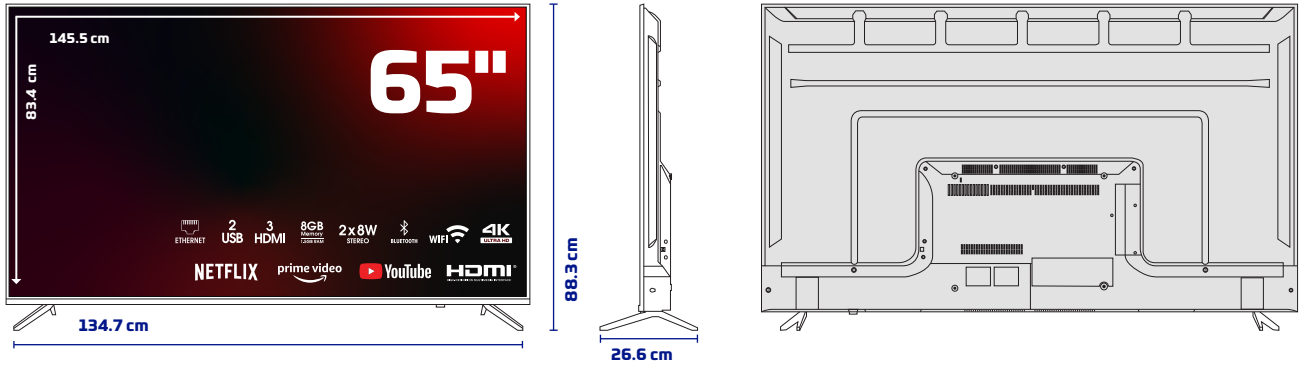

Skytech

PRODUCT INTRODUCTION FORM

65ST2205 4K webOS LED TV

PRODUCT IMAGES