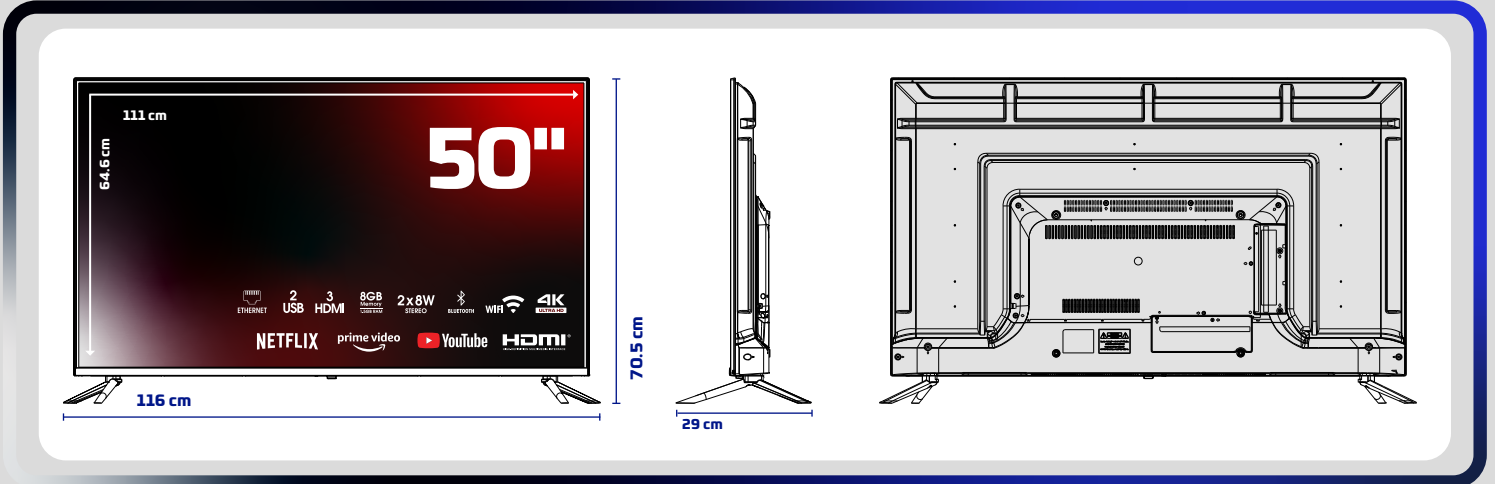

Skytech

PRODUCT INTRODUCTION FORM

50ST2204 4K webOS LED TV

PRODUCT IMAGES

PRODUCT TECHNICAL SPECIFICATIONS

Screen

50" 4K webOS LED TV

3840x2160 Resolution

Frameless Screen

A Class 16:9 DLED Screen

Smart TV and System Features

webOS Operation System

1.5 GB RAM

8 GB Internal Memory

Multi-Language Supported OSD

Sound

Video

Display Modes (Vivid, Normal, Sports, etc.)

4K

Accessories

Smart Remote Control - Quick Start Guide

PRODUCT AND PACKAGING DIMENSIONS INFORMATION

Packaging Size : 1190mm x 130mm x 730mm

Product Gross Weight : 12.095 kg