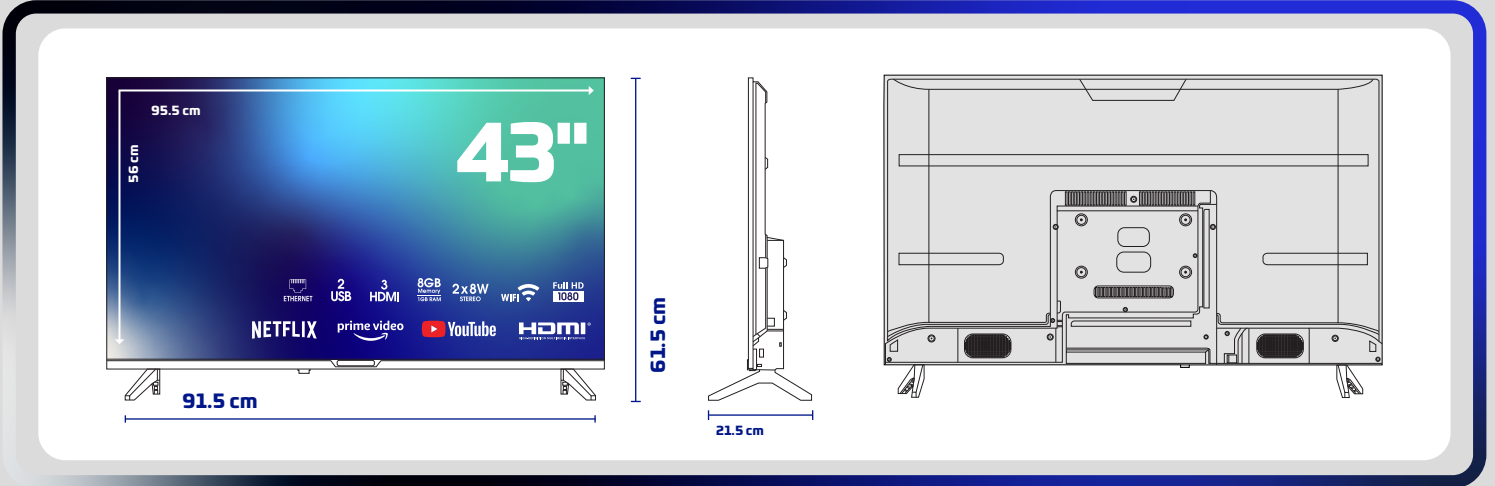

Skytech

PRODUCT INTRODUCTION FORM

43ST2103 FULL HD ANDROID LED TV

PRODUCT IMAGES

PRODUCT TECHNICAL SPECIFICATIONS

Screen

43" FULL HD Android LED TV

1920x1080 Resolution

Frameless Screen

A Class 16:9 DLED Screen

Smart TV and System Features

Android Operation System

1 GB RAM

8 GB Internal Memory

Multi-Language Supported OSD

Sound

2x8W Audio Output Power (RMS)

Multiple Sound Modes (Cinema, Music, etc.)

Links

WiFi & LAN Connection

DVB S/S2/C/T/T2 Suitable for Publications

1xTerrestrial Antenna (RF) Input

3xHDMI - 2xUSB - 1xAV Input - 1xLNB Input

FULL HD

Accessories

Multifunctional Remote Control

Quick Start Guide

PRODUCT AND PACKAGING DIMENSIONS INFORMATION

Packaging Size : 1027mm x 610mm x 120mm

Product Gross Weight : 7.650 kg

Product Net Weight : 6.050 kg