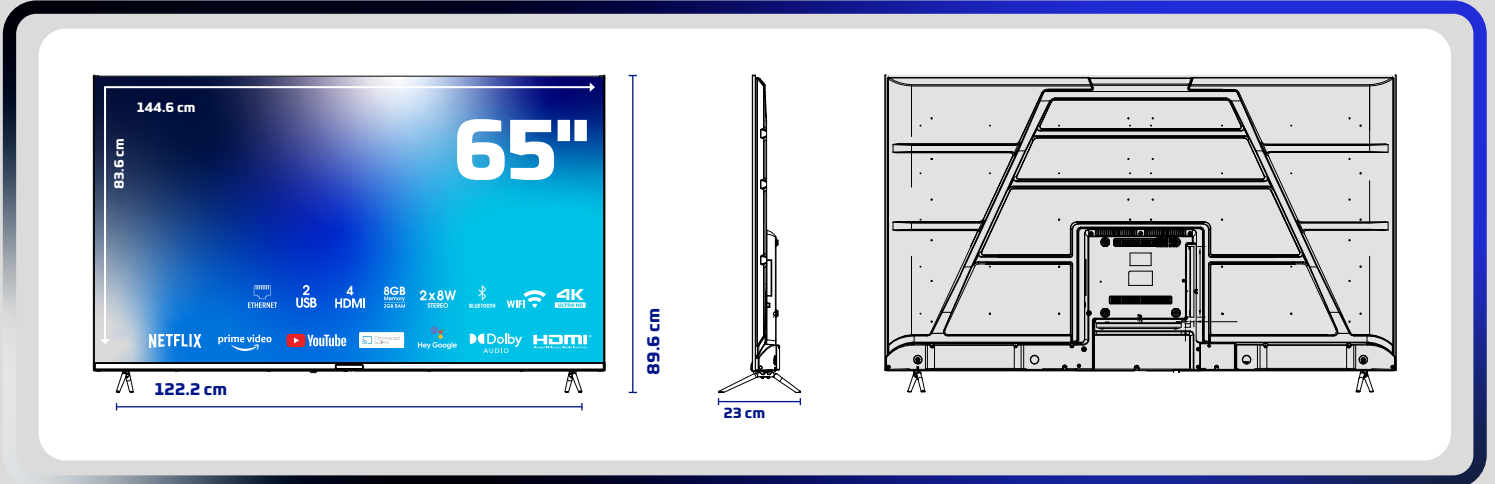

PRODUCT INTRODUCTION FORM

65ST3305 4K LED TV

PRODUCT IMAGES

PRODUCT TECHNICAL SPECIFICATIONS

Screen

65" 4K LED TV

3840x2160 Resolution

Frameless Screen

A Class 16:9 DLED Screen

Smart TV and System Features

Google TV

2 GB RAM

8 GB Internal Memory

Multi-Language Supported OSD

Sound

2x8W Audio Output Power (RMS)

4K

Accessories

Smart Remote Control - Quick Start Guide

PRODUCT AND PACKAGING DIMENSIONS INFORMATION

Packaging Size : 1560mm x 124mm x 885mm

Product Gross Weight : 18.550 kg

Product Net Weight : 15.400 kg

WESA Compliance : 200mm x 200mm