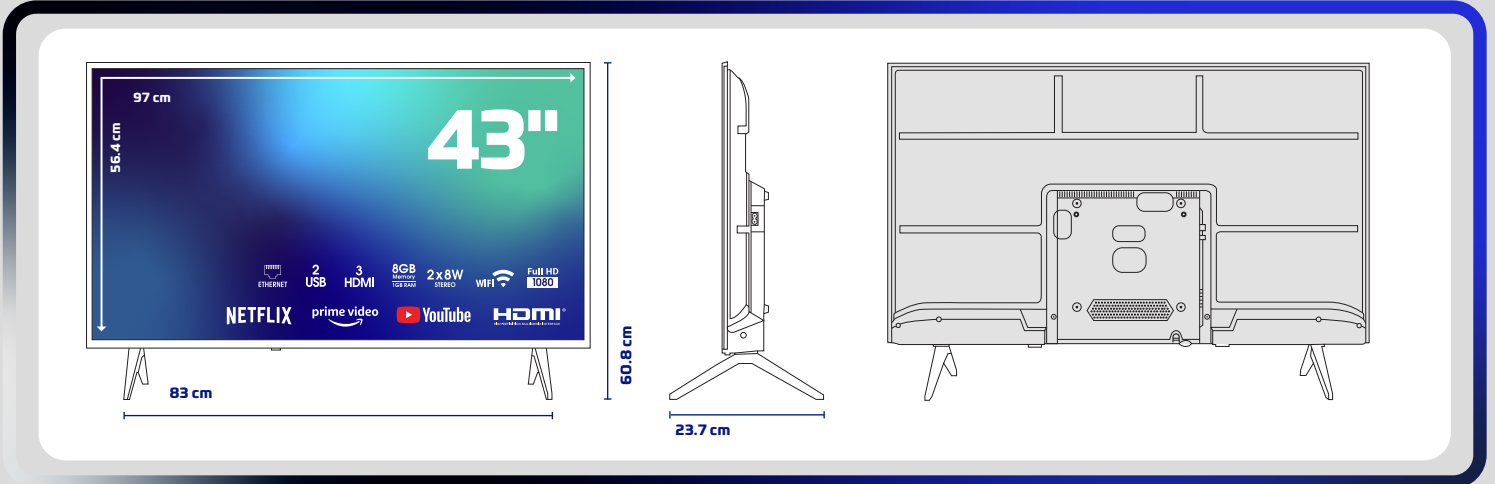

PRODUCT INTRODUCTION FORM

43ST1102 FULL HD ANDROID LED TV

PRODUCT IMAGES

PRODUCT TECHNICAL SPECIFICATIONS

Screen

43" FULL HD Android LED TV

1920x1080 Resolution

Framed Screen

A Class 16:9 DLED Screen

Smart TV and System Features

Android Operation System

1 GB RAM

8 GB Internal Memory

Multi-Language Supported OSD

Sound

2x8W Audio Output Power (RMS)

Multiple Sound Modes (Cinema, Music, etc.)

Links

WiFi & LAN Connection

DVB S/S2/C/T/T2 Suitable for Publications

1xTerrestrial Antenna (RF) Input

3xHDMI - 2xUSB - 1xAV Input - 1xLNB Input

1xCI Module Input - 1xRJ45 Ethernet Input

Accessories

Multifunctional Remote Control

Quick Start Guide

PRODUCT AND PACKAGING DIMENSIONS INFORMATION

Packaging Size : 1050mm x 115mm x 620mm

Product Gross Weight : 8.296 kg

Product Net Weight : 6.600 kg