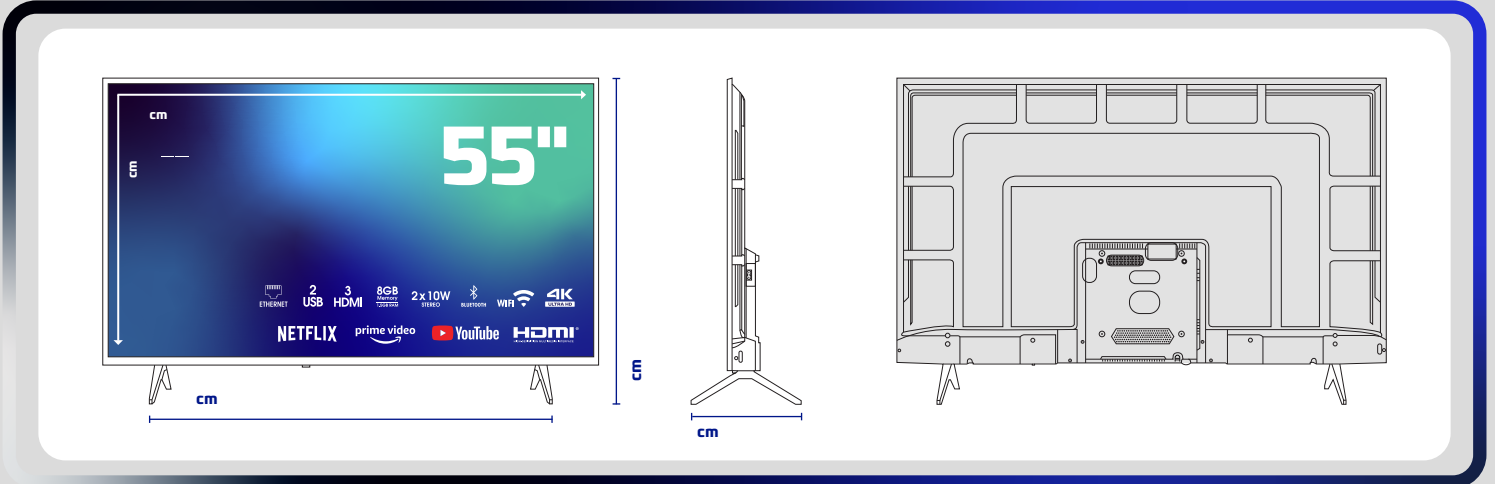

Skytech

PRODUCT INTRODUCTION FORM

55ST1104 4K ANDROID LED TV

PRODUCT IMAGES

PRODUCT TECHNICAL SPECIFICATIONS

Screen

55" 4K Android LED TV

3840x2160 Resolution

Framed Screen

A Class 16:9 DLED Screen

Smart TV and System Features

Android Operation System

1.5 GB RAM

8 GB Internal Memory

Multi-Language Supported OSD

Sound

Video

Display Modes (Vivid, Normal, Sports, etc.)

4K

Accessories

Smart Remote Control - Quick Start Guide

PRODUCT AND PACKAGING DIMENSIONS INFORMATION

Packaging Size : 1313mm x 120mm x 813mm

Product Gross Weight : 13.739 kg