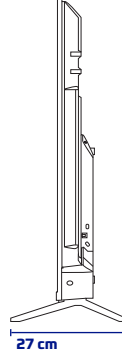

Skytech

PRODUCT INTRODUCTION FORM

Q55ST2205 4K webOS QLED TV

PRODUCT IMAGES

PRODUCT TECHNICAL SPECIFICATIONS

Screen

55" 4K webOS QLED TV

3840x2160 Resolution

Frameless Screen

A Class 16:9 QLED Screen

Smart TV and System Features

webOS Operation System

1.5 GB RAM

8 GB Internal Memory

Multi-Language Supported OSD

Sound

Video

Display Modes (Vivid, Normal, Sports, etc.)

4K

Accessories

Smart Remote Control - Quick Start Guide

PRODUCT AND PACKAGING DIMENSIONS INFORMATION

Packaging Size : 1295mm x 153mm x 803mm

Product Gross Weight : 14.610 kg