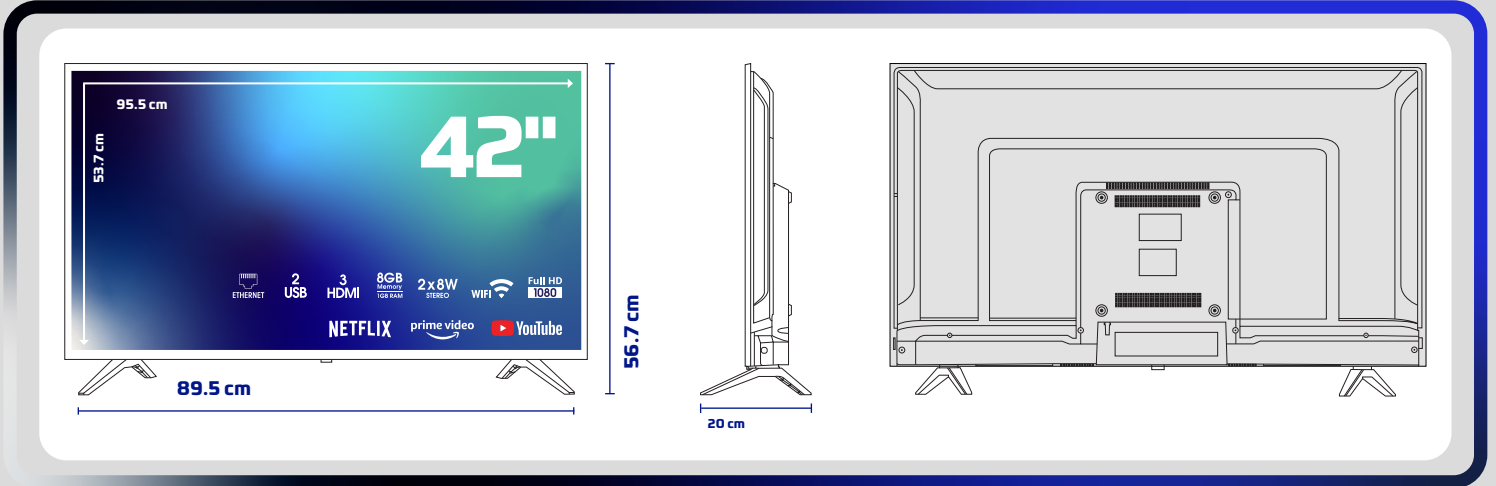

Skytech

PRODUCT INTRODUCTION FORM

42ST2102 FULL HD ANDROID LED TV

PRODUCT IMAGES

PRODUCT TECHNICAL SPECIFICATIONS

Screen

40" FULL HD Android LED TV

1920x1080 Resolution

Framed Screen

A Class 16:9 DLED Screen

Smart TV and System Features

Android Operation System

1 GB RAM

8 GB Internal Memory

Multi-Language Supported OSD

Sound

2x8W Audio Output Power (RMS)

Multiple Sound Modes (Cinema, Music, etc.)

Links

WiFi & LAN Connection

DVB S/S2/C/T/T2 Suitable for Publications

1xTerrestrial Antenna (RF) Input

3xHDMI - 2xUSB - 1xAV Input - 1xLNB Input

FULL HD

Accessories

Multifunctional Remote Control

Quick Start Guide

PRODUCT AND PACKAGING DIMENSIONS INFORMATION

Packaging Size : 1005mm x 145mm x 635mm

Product Gross Weight : 8.725 kg

Product Net Weight : 6.950 kg