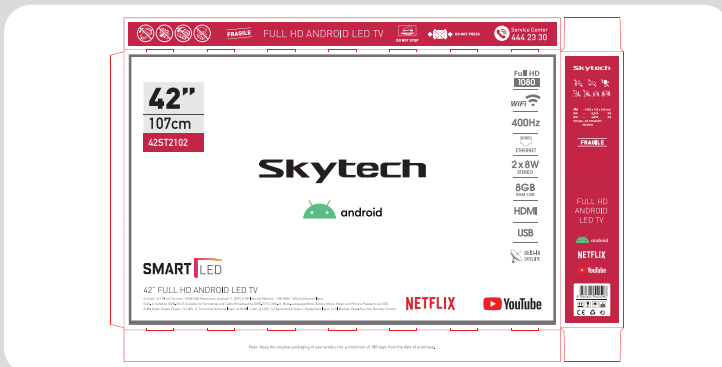

PRODUCT PACKAGING WORK