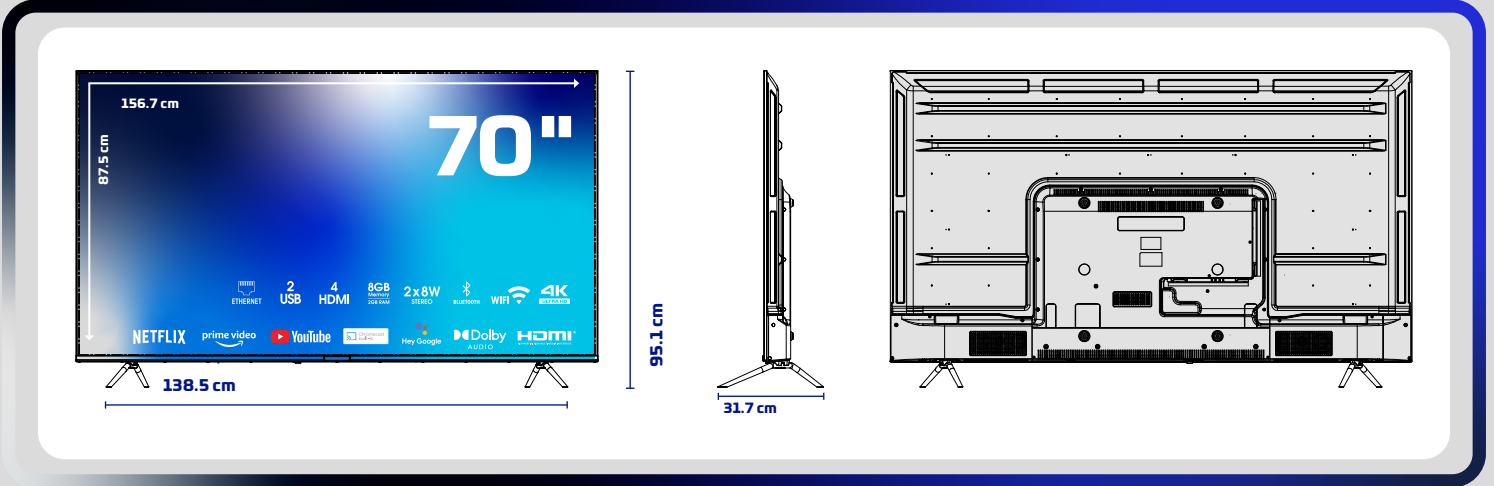

Skytech

PRODUCT INTRODUCTION FORM

70ST3305 4K LED TV

PRODUCT IMAGES

PRODUCT TECHNICAL SPECIFICATIONS

Screen

70" 4K LED TV

3840x2160 Resolution

Frameless Screen

A Class 16:9 DLED Screen

Smart TV and System Features

Google TV

2 GB RAM

8 GB Internal Memory

Multi-Language Supported OSD

Sound

2x8W Audio Output Power (RMS)

Multiple Sound Modes (Cinema, Music, etc.)

Links

WiFi & LAN Connection - Bluetooth Function

DVB S/S2/C/T/T2 Reception

1xTerrestrial Antenna (RF) Input

4xHDMI - 2xUSB - 1xAV Input - 1xLNB Input

Video

Display Modes (Vivid, Normal, Sports, etc.)

4K

Accessories

Smart Remote Control - Quick Start Guide

PRODUCT AND PACKAGING DIMENSIONS INFORMATION

Packaging Size : 1690mm x 153mm x 1020mm

Product Gross Weight : 27.5 kg