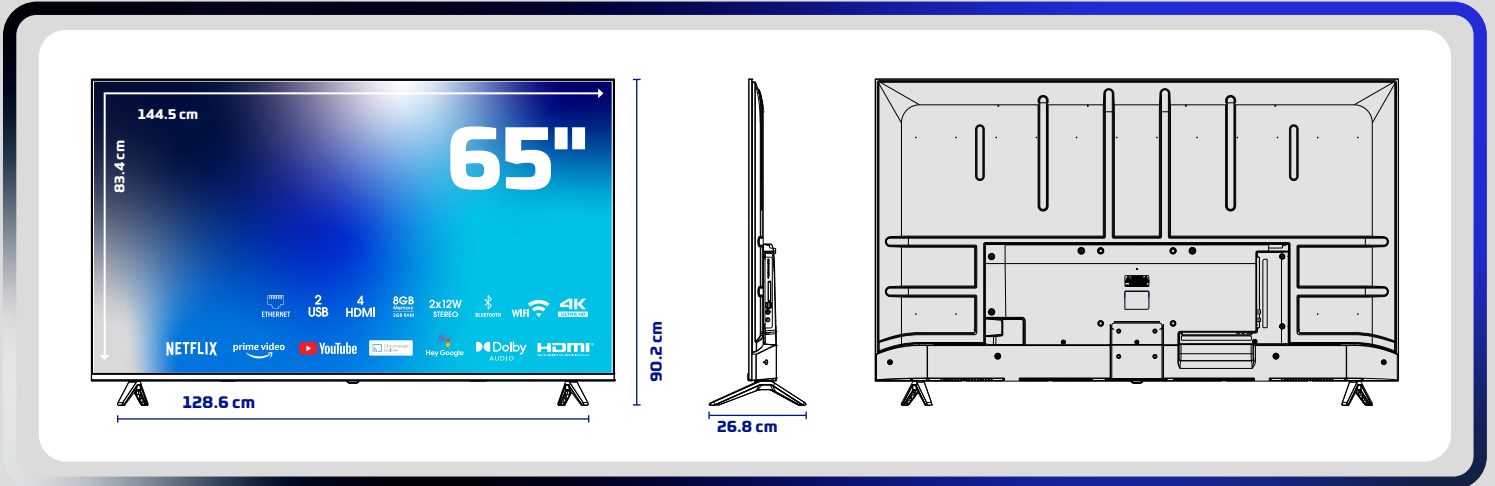

Skytech

PRODUCT INTRODUCTION FORM

65ST1305 4K LED TV

PRODUCT IMAGES

PRODUCT TECHNICAL SPECIFICATIONS

Screen

65" 4K LED TV

3840x2160 Resolution

Frameless Screen

A Class 16:9 DLED Screen

Smart TV and System Features

Google TV

2 GB RAM

8 GB Internal Memory

Multi-Language Supported OSD

Sound

2x12W Audio Output Power (RMS)

Multiple Sound Modes (Cinema, Music, etc.)

Links

WiFi & LAN Connection - Bluetooth Function

DVB S/S2/C/T/T2 Suitable for Publications

1xTerrestrial Antenna (RF) Input

4xHDMI - 2xUSB - 1xAV Input - 1xLNB Input

Video

Display Modes (Vivid, Normal, Sports, etc.)

4K

Accessories

Smart Remote Control - Quick Start Guide

PRODUCT AND PACKAGING DIMENSIONS INFORMATION

Packaging Size : 1600mm x 140mm x 906mm

Product Gross Weight : 22.40 kg