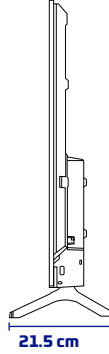

Skytech

PRODUCT INTRODUCTION FORM

43ST3103 FULL HD ANDROID LED TV

PRODUCT IMAGES

PRODUCT TECHNICAL SPECIFICATIONS

Screen

43" FULL HD Android LED TV

1920x1080 Resolution

Frameless Screen

A Class 16:9 DLED Screen

Smart TV and System Features

Android Operation System

1 GB RAM

8 GB Internal Memory

Multi-Language Supported OSD

Sound

FULL HD

Accessories

Multifunctional Remote Control

Quick Start Guide

PRODUCT AND PACKAGING DIMENSIONS INFORMATION

Packaging Size : 1030mm x 115mm x 645mm

Product Gross Weight : 8.100 kg

Product Net Weight : 6.520 kg