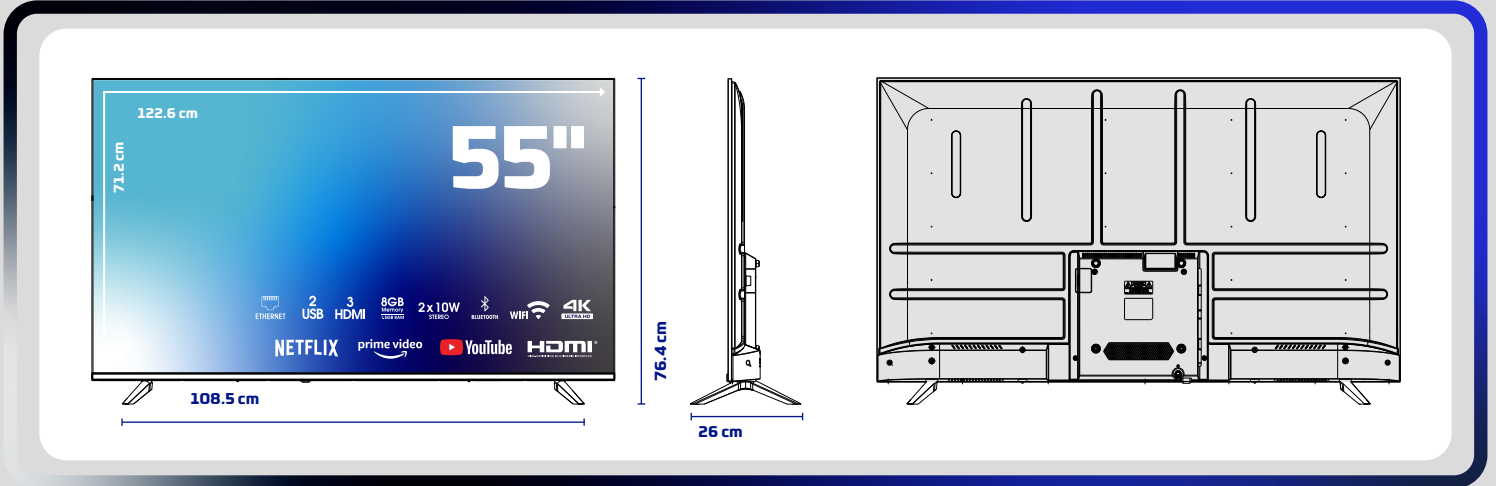

Skytech

PRODUCT INTRODUCTION FORM

55ST1405 4K LED TV

PRODUCT IMAGES

PRODUCT TECHNICAL SPECIFICATIONS

Screen

55" 4K LED TV

3840x2160 Resolution

Frameless Screen

A Class 16:9 DLED Screen

Smart TV and System Features

whaleOS Operation System

1.5 GB RAM

8 GB Internal Memory

Multi-Language Supported OSD

Sound

2x10W Audio Output Power (RMS)

Multiple Sound Modes (Cinema, Music, etc.)

Links

WiFi & LAN Connection - Bluetooth Function

DVB S/S2/C/T/T2 Suitable for Publications

1xTerrestrial Antenna (RF) Input

3xHDMI - 2xUSB - 1xAV Input - 1xLNB Input

Video

Display Modes (Vivid, Normal, Sports, etc.)

4K

Accessories

Smart Remote Control - Quick Start Guide

PRODUCT AND PACKAGING DIMENSIONS INFORMATION

Packaging Size : 1325mm x 126mm x 825mm

Product Gross Weight : 14.6 kg