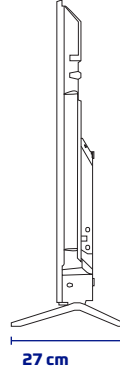

Skytech

PRODUCT INTRODUCTION FORM

55ST2204 4K webOS LED TV

PRODUCT IMAGES