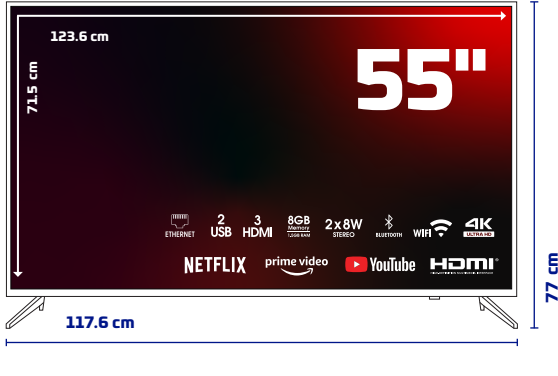

Skytech

PRODUCT INTRODUCTION FORM

55ST2204 4K webOS LED TV

PRODUCT IMAGES