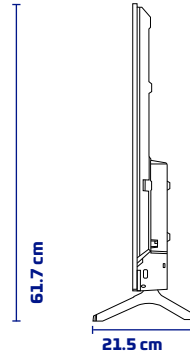

Skytech

PRODUCT INTRODUCTION FORM

43ST3303 FULL HD LED TV

PRODUCT IMAGES