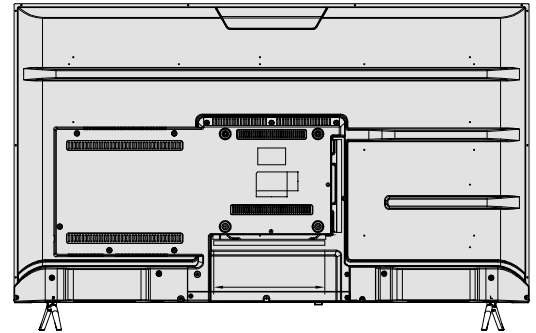

Skytech

PRODUCT INTRODUCTION FORM

50ST3305 4K LED TV

PRODUCT IMAGES