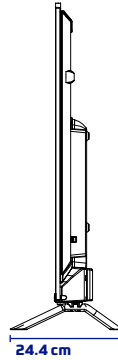

Skytech

PRODUCT INTRODUCTION FORM

50ST3305 4K LED TV

PRODUCT IMAGES