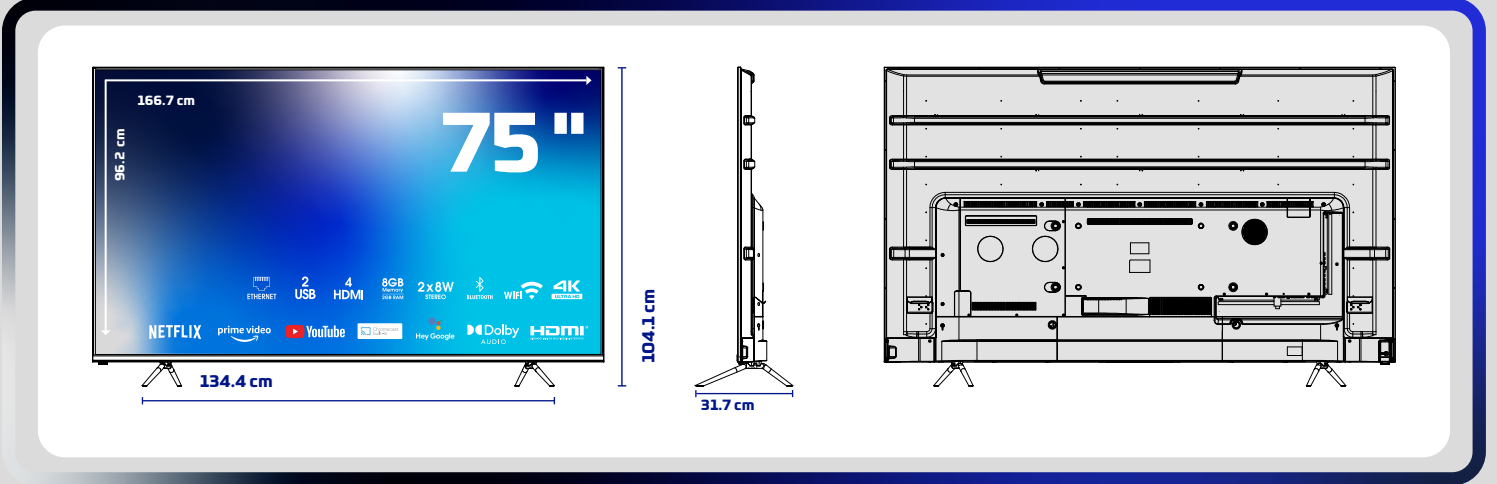

PRODUCT INTRODUCTION FORM

75ST3305 4K LED TV

PRODUCT IMAGES

PRODUCT TECHNICAL SPECIFICATIONS

Screen

75" 4K LED TV

3840x2160 Resolution

Frameless Screen

A Class 16:9 DLED Screen

Smart TV and System Features

Google TV

2 GB RAM

8 GB Internal Memory

Multi-Language Supported OSD

Sound

2x8W Audio Output Power (RMS)

4K

Accessories

Smart Remote Control - Quick Start Guide

PRODUCT AND PACKAGING DIMENSIONS INFORMATION

Packaging Size : 1785mm x 163mm x 1116mm

Product Gross Weight : 40.2 kg

Product Net Weight : 30.3 kg

WESA Compliance : 200mm x 200mm