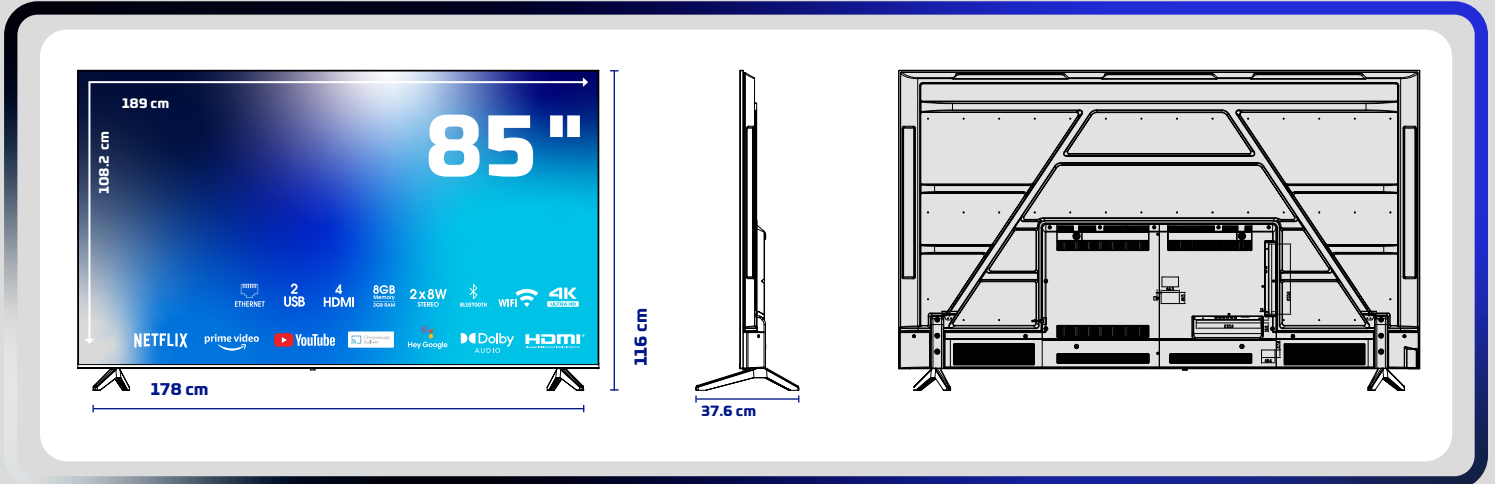

PRODUCT INTRODUCTION FORM

85ST3305 4K LED TV

PRODUCT IMAGES