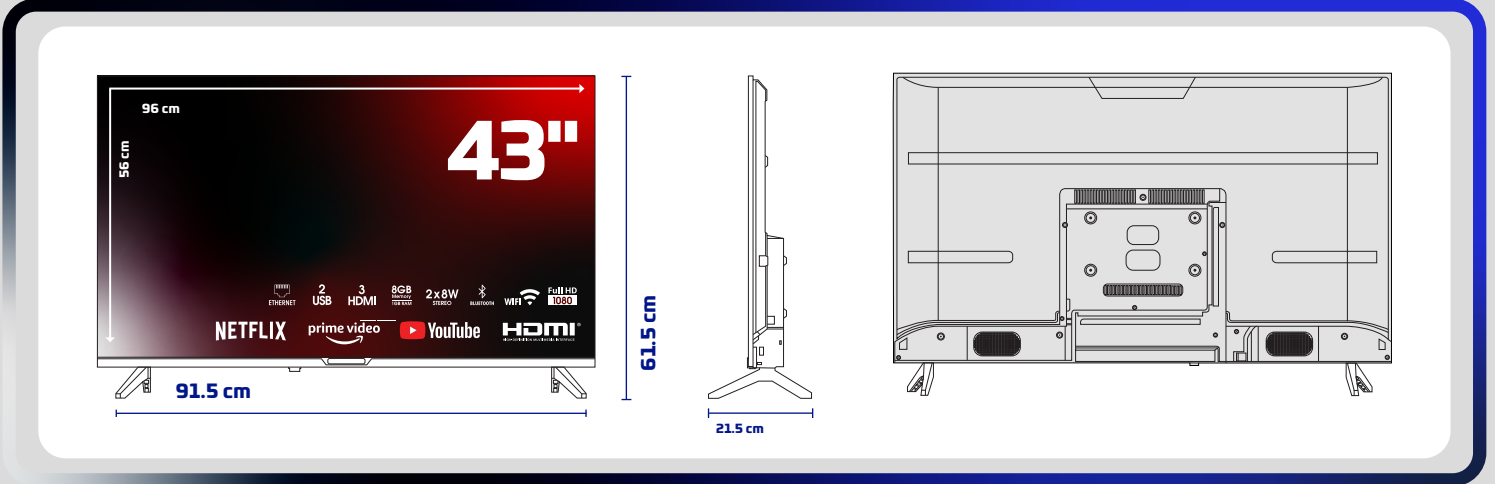

Skytech

PRODUCT INTRODUCTION FORM

43ST2203 FULL HD webOS LED TV

PRODUCT IMAGES

PRODUCT TECHNICAL SPECIFICATIONS

Screen

43" FULL HD webOS LED TV

1920x1080 Resolution

Frameless Screen

A Class 16:9 DLED Screen

Smart TV and System Features

webOS Operation System

1 GB RAM

8 GB Internal Memory

Multi-Language Supported OSD

Sound

2x8W Audio Output Power (RMS)

Multiple Sound Modes (Cinema, Music, etc.)

Links

WiFi & LAN Connection - Bluetooth Function

DVB S/S2/C/T/T2 Suitable for Publications

1xTerrestrial Antenna (RF) Input

3xHDMI - 2xUSB - 1xAV Input - 1xLNB Input

FULL HD

Accessories

Multifunctional Remote Control

Quick Start Guide

PRODUCT AND PACKAGING DIMENSIONS INFORMATION

Packaging Size : 1020mm x 600mm x 115mm

Product Gross Weight : 8.05 kg

Product Net Weight : 6.50 kg