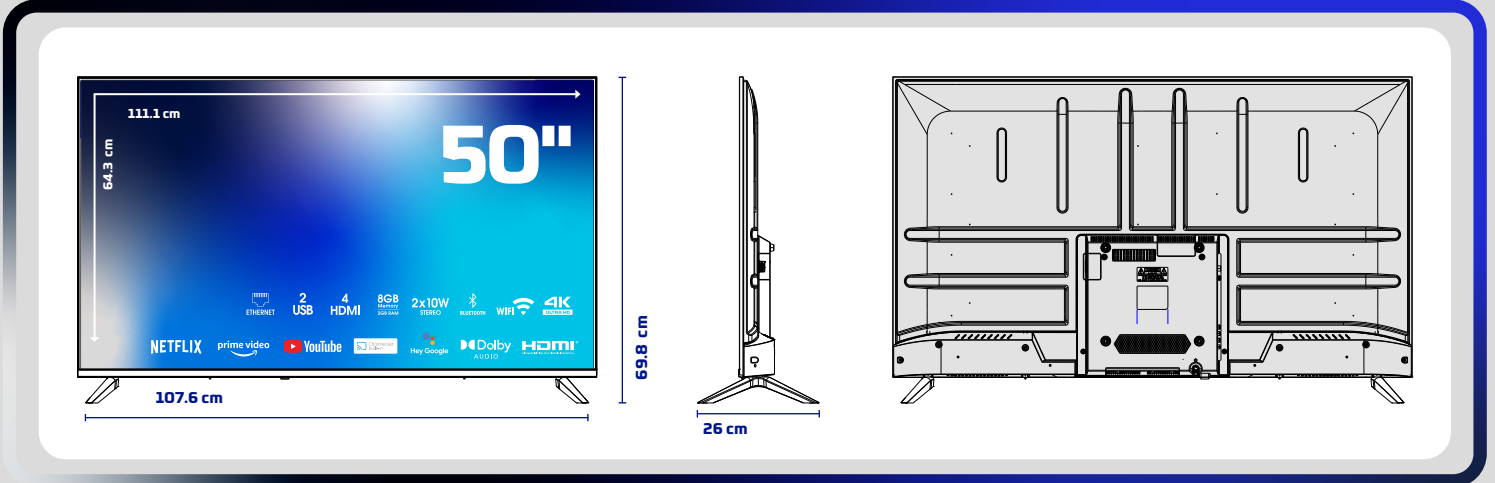

Skytech

PRODUCT INTRODUCTION FORM

50ST1305 4K LED TV

PRODUCT IMAGES

PRODUCT TECHNICAL SPECIFICATIONS

Screen

50" 4K LED TV

3840x2160 Resolution

Frameless Screen

A Class 16:9 DLED Screen

Smart TV and System Features

Google TV

2 GB RAM

8 GB Internal Memory

Multi-Language Supported OSD

Sound

2x10W Audio Output Power (RMS)

Multiple Sound Modes (Cinema, Music, etc.)

Links

WiFi & LAN Connection - Bluetooth Function

DVB S/S2/C/T/T2 Suitable for Publications

1xTerrestrial Antenna (RF) Input

4xHDMI - 2xUSB - 1xAV Input - 1xLNB Input

Video

Display Modes (Vivid, Normal, Sports, etc.)

4K

Accessories

Smart Remote Control - Quick Start Guide

PRODUCT AND PACKAGING DIMENSIONS INFORMATION

Packaging Size : 1188mm x 114mm x 725mm

Product Gross Weight : 11.10 kg