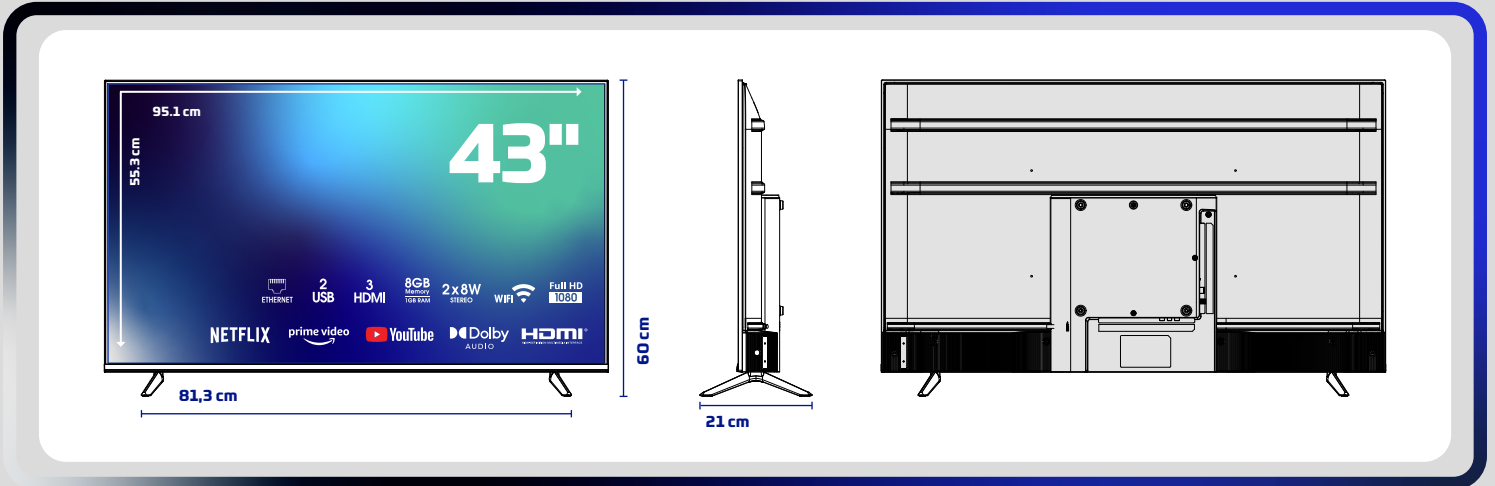

PRODUCT INTRODUCTION FORM

43ST4103 FULL HD ANDROID LED TV

PRODUCT IMAGES