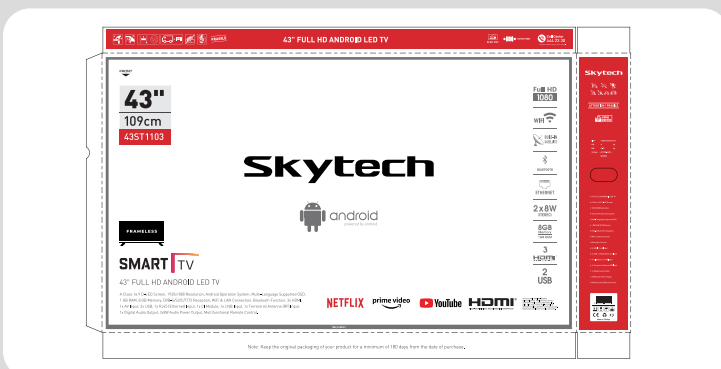

PRODUCT PACKAGING WORK