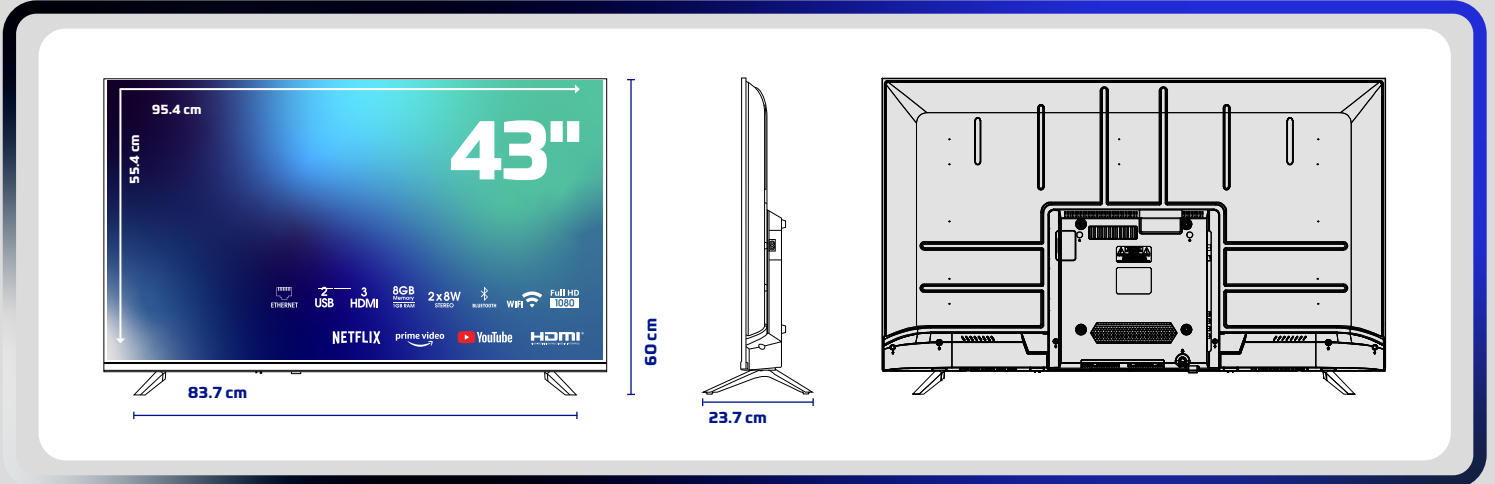

PRODUCT INTRODUCTION FORM

43ST1103 FULL HD ANDROID LED TV

PRODUCT IMAGES

PRODUCT TECHNICAL SPECIFICATIONS

Screen

43" FULL HD Android LED TV

1920x1080 Resolution

Frameless Screen

A Class 16:9 DLED Screen

Smart TV and System Features

Android Operation System

1 GB RAM

8 GB Internal Memory

Multi-Language Supported OSD

Sound

2x8W Audio Output Power (RMS)

FULL HD

Accessories

Multifunctional Remote Control

Quick Start Guide

PRODUCT AND PACKAGING DIMENSIONS INFORMATION

Packaging Size : 1050mm x 115mm x 620mm

Product Gross Weight : 8.296 kg

Product Net Weight : 6.600 kg