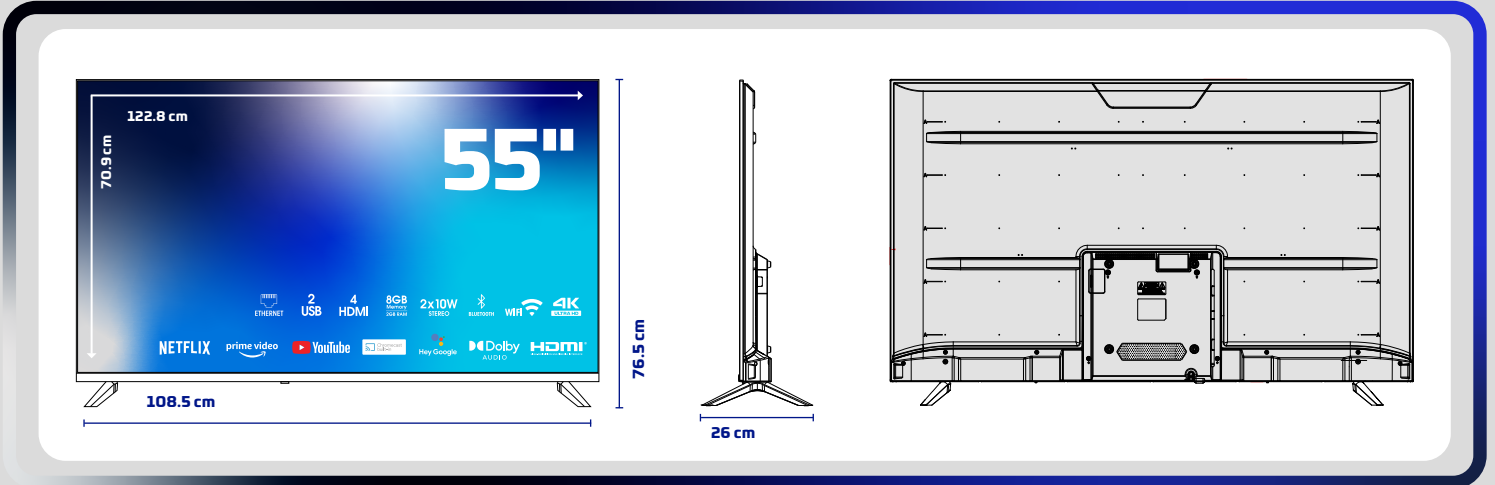

Skytech

PRODUCT INTRODUCTION FORM

55ST1305 4K LED TV

PRODUCT IMAGES

PRODUCT TECHNICAL SPECIFICATIONS

Screen

55" 4K LED TV

3840x2160 Resolution

Frameless Screen

A Class 16:9 DLED Screen

Smart TV and System Features

Google TV

2 GB RAM

8 GB Internal Memory

Multi-Language Supported OSD

Sound

Video

Display Modes (Vivid, Normal, Sports, etc.)

4K

Accessories

Smart Remote Control - Quick Start Guide

PRODUCT AND PACKAGING DIMENSIONS INFORMATION

Packaging Size : 1317mm x 114mm x 815mm

Product Gross Weight : 14.16 kg

Product Net Weight : 11.23 kg

WESA Compliance : 200mm x 200mm

EAN Code : 8684483720147

Origin : Türkiye

PRODUCT PACKAGING WORK

REMOTE CONTROL