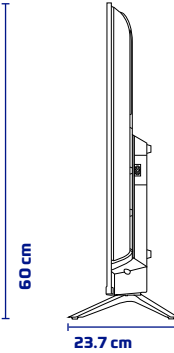

Skytech

PRODUCT INTRODUCTION FORM

43ST1303 FULL HD LED TV

PRODUCT IMAGES

PRODUCT TECHNICAL SPECIFICATIONS

Screen

43" FULL HD Android LED TV

1920x1080 Resolution

Frameless Screen

A Class 16:9 DLED Screen

Smart TV and System Features

Google TV

1,5 GB RAM

8 GB Internal Memory

Multi-Language Supported OSD

Sound

FULL HD

Accessories

Multifunctional Remote Control

Quick Start Guide

PRODUCT AND PACKAGING DIMENSIONS INFORMATION

Packaging Size : 1052mm x 120mm x 615mm

Product Gross Weight : 7.95 kg

Product Net Weight : 6.0 kg