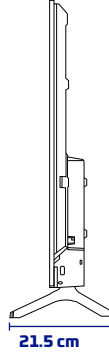

Skytech

PRODUCT INTRODUCTION FORM

43ST3203 FULL HD webOS LED TV

PRODUCT IMAGES

PRODUCT TECHNICAL SPECIFICATIONS

Screen

43" FULL HD webOS LED TV

1920x1080 Resolution

Frameless Screen

A Class 16:9 DLED Screen

Smart TV and System Features

webOS Operation System

1 GB RAM

8 GB Internal Memory

Multi-Language Supported OSD

Sound

FULL HD

Accessories

Multifunctional Remote Control

Quick Start Guide

PRODUCT AND PACKAGING DIMENSIONS INFORMATION

Packaging Size : 1030mm x 115mm x 645mm

Product Gross Weight : 8.100 kg

Product Net Weight : 6.520 kg